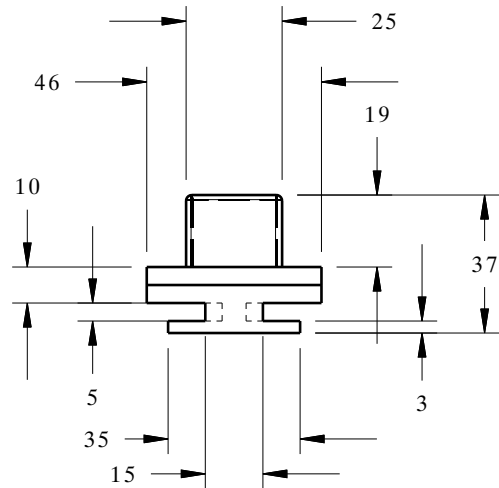

DE1113-C SEPARATOR

19mm INDEX

6mm POCKET

INSERT C (SHOWN)
INSERT C (OPPOSITE)

NOTE : All Dimensions are in Millimeters

MATERIAL TYPE Santoprene 103-40 TPV
HARDNESS 40D, Call For Options
COLOR Black, Call For Options

SEPARATOR DUNNAGE
19mm INDEX, 6mm POCKET
Applications:
Glass Separation

800-443-5553 www.dunnage-eng.com