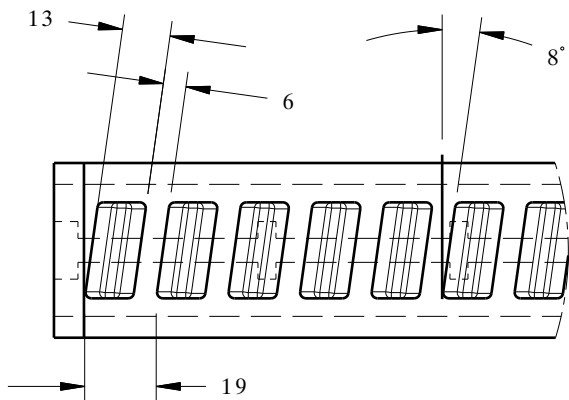

DE1113-C SEPARATOR

19mm INDEX

6mm POCKET

INSERT C (SHOWN)
INSERT C (OPPOSITE)

NOTE : All Dimensions are in Millimeters

MATERIAL TYPE Santoprene 103-40 TPV
HARDNESS 40D, Call For Options
COLOR Black, Call For Options

SEPARATOR DUNNAGE
19mm INDEX, 6mm POCKET
Applications:
Glass Separation

800-443-5553 www.dunnage-eng.com