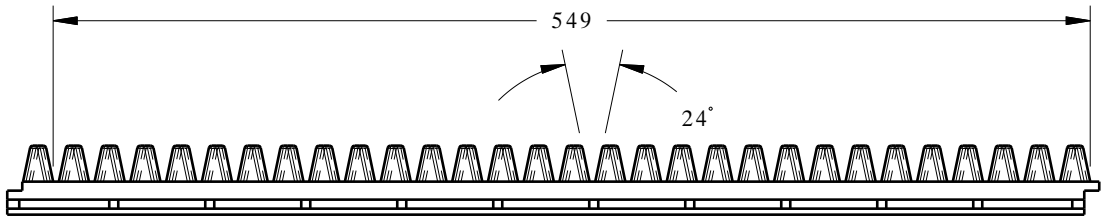

DE1113-C SEPARATOR

19mm INDEX

6mm POCKET

INSERT C (SHOWN)
INSERT C (OPPOSITE)

NOTE : All Dimensions are in Millimeters

MATERIAL TYPE Santoprene 103-40 TPV
HARDNESS 40D, Call For Options
COLOR Black, Call For Options

SEPARATOR DUNNAGE
19mm INDEX, 6mm POCKET
Applications:
Glass Separation

800-443-5553 www.dunnage-eng.com