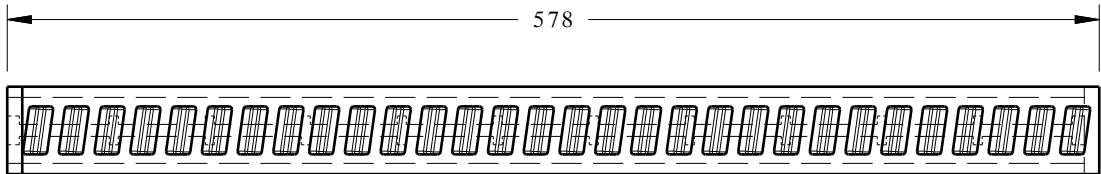

DE1113-C SEPARATOR

19mm INDEX

6mm POCKET

INSERT C (SHOWN)
INSERT C (OPPOSITE)

NOTE : All Dimensions are in Millimeters

MATERIAL TYPE Santoprene 103-40 TPV
HARDNESS 40D, Call For Options
COLOR Black, Call For Options

SEPARATOR DUNNAGE
19mm INDEX, 6mm POCKET
Applications:
Glass Separation

800-443-5553 www.dunnage-eng.com