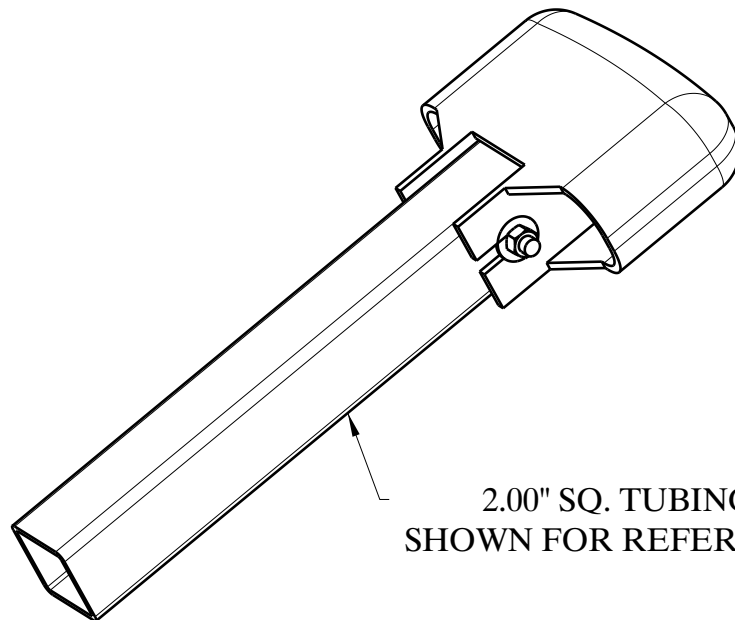

# DE634 TUBE - END BUMPER

2.00" SQ. TUBING  
SHOWN FOR REFERENCE

**MATERIAL TYPE**  
Thermoplastic Elastomer (TPE)

**HARDNESS (SHORE A)**  
90 DUR, Call

**COLOR**  
Grey, Call