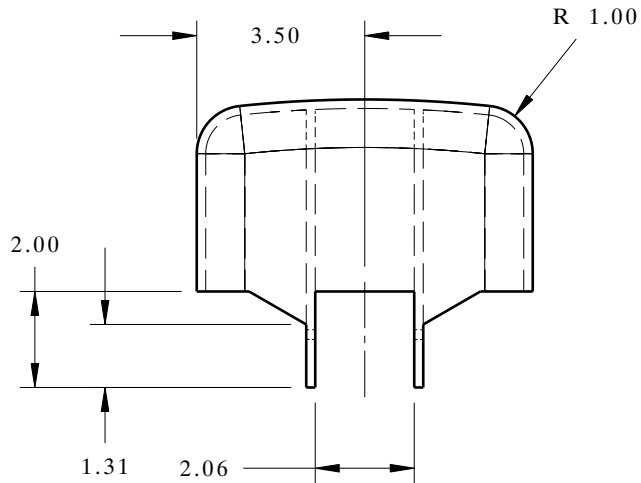

# DE634 TUBE - END BUMPER

2.00" SQ. TUBING  
SHOWN FOR REFERENCE

**MATERIAL TYPE**  
Thermoplastic Elastomer (TPE)

**HARDNESS (SHORE A)**  
90 DUR, Call

**COLOR**  
Grey, Call