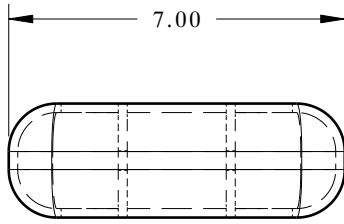

# DE634 TUBE - END BUMPER

2.00" SQ. TUBING  
SHOWN FOR REFERENCE

**MATERIAL TYPE**  
Thermoplastic Elastomer (TPE)

**HARDNESS (SHORE A)**  
90 DUR, Call

**COLOR**  
Grey, Call