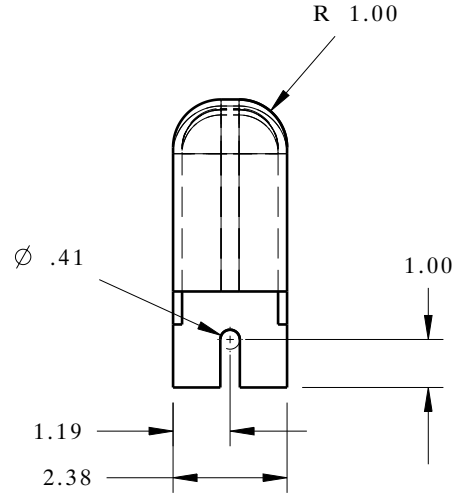

# DE634 TUBE - END BUMPER

2.00" SQ. TUBING  
SHOWN FOR REFERENCE

**MATERIAL TYPE**  
Thermoplastic Elastomer (TPE)

**HARDNESS (SHORE A)**  
90 DUR, Call

**COLOR**  
Grey, Call