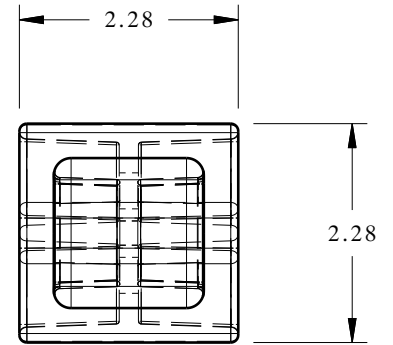

DE2655 2.00 SQUARE TUBE 7GA. INSERT

2.00" SQ. 7GA. TUBE
SHOWN FOR REFERENCE

MATERIAL TYPE Polypropylene (PP)
HARDNESS (SHORE A) NA
COLOR Orange, CALL

DE2655 2.00 SQUARE TUBE INSERT
Applications: -Part Locator