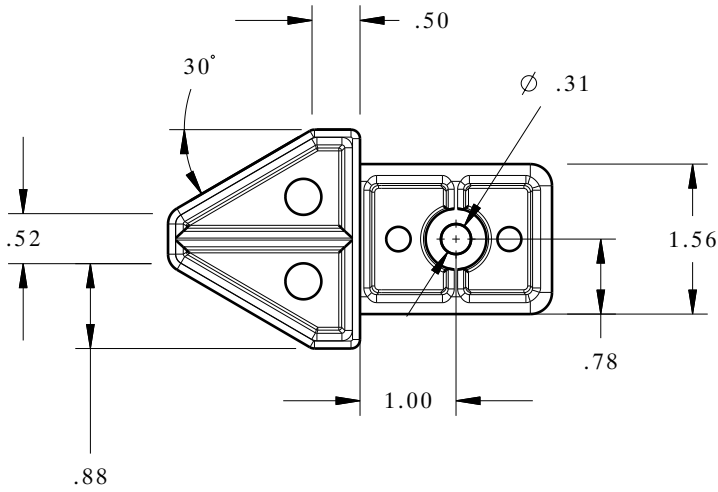

DE2655 2.00 SQUARE TUBE 7GA. INSERT

2.00" SQ. 7GA. TUBE
SHOWN FOR REFERENCE

MATERIAL TYPE Polypropylene (PP)
HARDNESS (SHORE A) NA
COLOR Orange, CALL

DE2655 2.00 SQUARE TUBE INSERT
Applications: -Part Locator