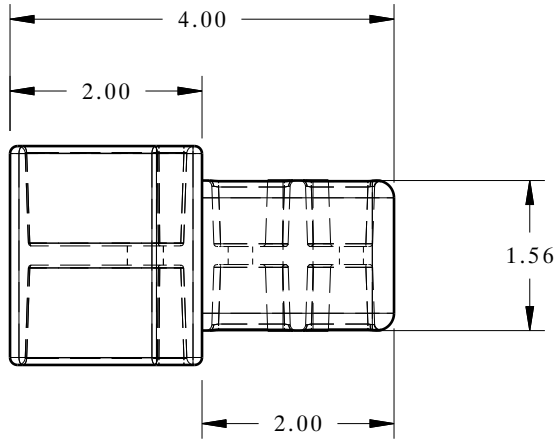

DE2655 2.00 SQUARE TUBE 7GA. INSERT

2.00" SQ. 7GA. TUBE
SHOWN FOR REFERENCE

MATERIAL TYPE Polypropylene (PP)
HARDNESS (SHORE A) NA
COLOR Orange, CALL

DE2655 2.00 SQUARE TUBE INSERT
Applications: -Part Locator