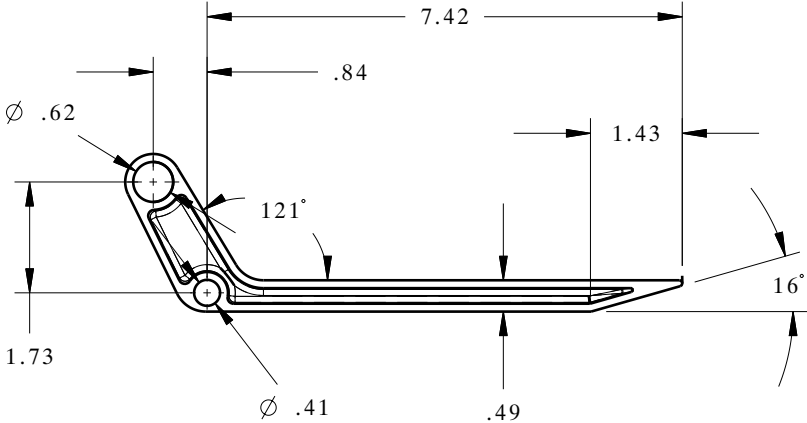

# DE1416 FLIPPER 2.25" VERTICAL INDEX

<b>MATERIAL TYPE</b> PC/ABS
<b>HARDNESS (SHORE A)</b> NA
<b>COLOR</b> Black, others available

<b>DE1416 FLIPPER 2.25" VERT. INDEX</b>
<b>Applications:</b> -Roof Panels -Floor Pan Panels