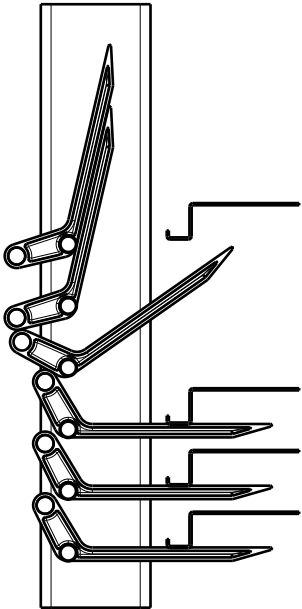

# DE1416 FLIPPER 2.25" VERTICAL INDEX

<b>MATERIAL TYPE</b> PC/ABS
<b>HARDNESS (SHORE A)</b> NA
<b>COLOR</b> Black, others available

<b>DE1416 FLIPPER 2.25" VERT. INDEX</b>
<b>Applications:</b> -Roof Panels -Floor Pan Panels