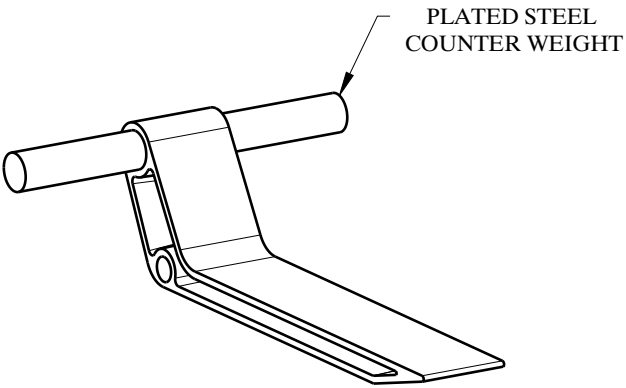

# DE1416 FLIPPER 2.25" VERTICAL INDEX

<b>MATERIAL TYPE</b> PC/ABS
<b>HARDNESS (SHORE A)</b> NA
<b>COLOR</b> Black, others available

<b>DE1416 FLIPPER 2.25" VERT. INDEX</b>
<b>Applications:</b> -Roof Panels -Floor Pan Panels