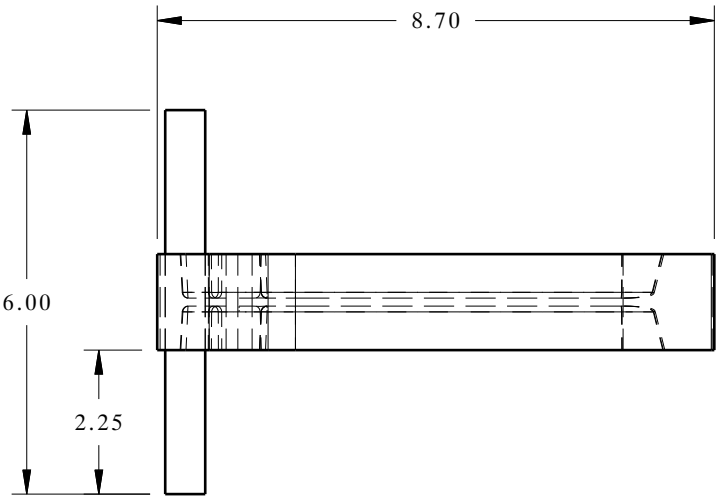

# DE1416 FLIPPER 2.25" VERTICAL INDEX

<b>MATERIAL TYPE</b> PC/ABS
<b>HARDNESS (SHORE A)</b> NA
<b>COLOR</b> Black, others available

<b>DE1416 FLIPPER 2.25" VERT. INDEX</b>
<b>Applications:</b> -Roof Panels -Floor Pan Panels