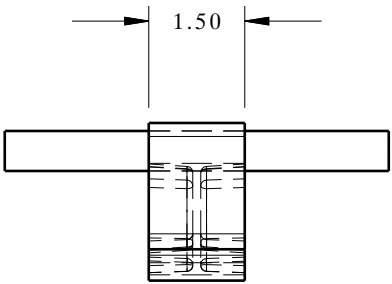

# DE1416 FLIPPER 2.25" VERTICAL INDEX

<b>MATERIAL TYPE</b> PC/ABS
<b>HARDNESS (SHORE A)</b> NA
<b>COLOR</b> Black, others available

<b>DE1416 FLIPPER 2.25" VERT. INDEX</b>
<b>Applications:</b> -Roof Panels -Floor Pan Panels