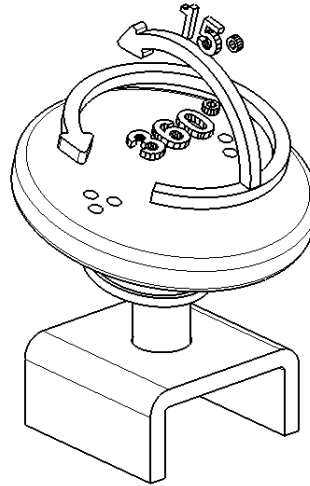

# DE1274 ROUND PIVOT ASSEMBLY

**CMHE4504-A**

**MATERIAL TYPE**  
PVC

**HARDNESS (SHORE A)**  
85A

**COLOR**  
Black, Call

**DE1274 ROUND PIVOT ASSEMBLY**

**Applications:**  
Self adjusting bumper for sheet metal parts  
Self adjusting back stop for glass panels  
Self adjusting vertical support - metal panels