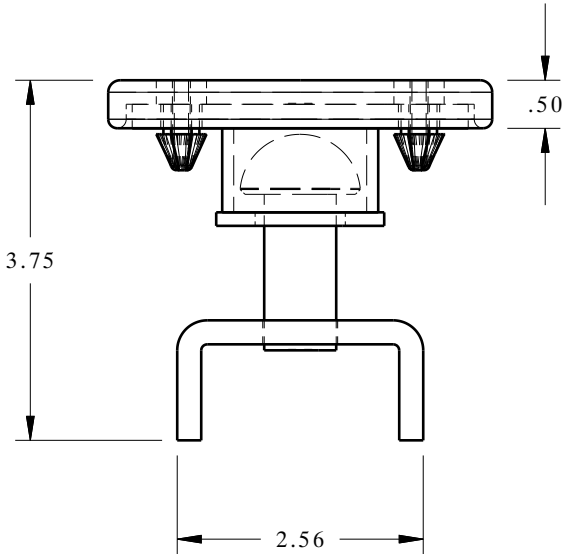

# DE1274 ROUND PIVOT ASSEMBLY

**CMHE4504-A**

**MATERIAL TYPE**  
PVC

**HARDNESS (SHORE A)**  
85A

**COLOR**  
Black, Call

**DE1274 ROUND PIVOT ASSEMBLY**

**Applications:**  
Self adjusting bumper for sheet metal parts  
Self adjusting back stop for glass panels  
Self adjusting vertical support - metal panels