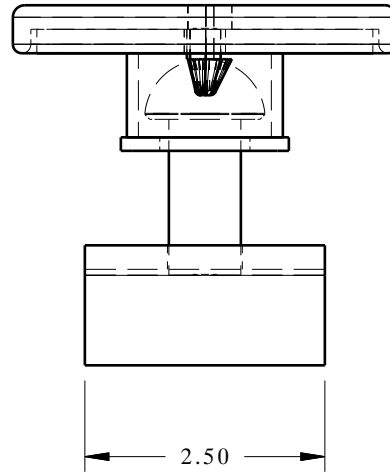

# DE1274 ROUND PIVOT ASSEMBLY

**CMHE4504-A**

**MATERIAL TYPE**  
PVC

**HARDNESS (SHORE A)**  
85A

**COLOR**  
Black, Call

**DE1274 ROUND PIVOT ASSEMBLY**

**Applications:**  
Self adjusting bumper for sheet metal parts  
Self adjusting back stop for glass panels  
Self adjusting vertical support - metal panels