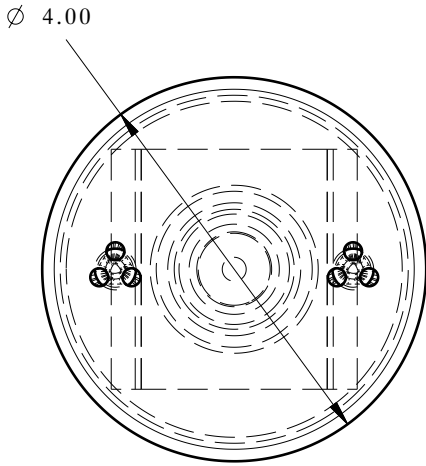

# DE1274 ROUND PIVOT ASSEMBLY

**CMHE4504-A**

**MATERIAL TYPE**  
PVC

**HARDNESS (SHORE A)**  
85A

**COLOR**  
Black, Call

**DE1274 ROUND PIVOT ASSEMBLY**

**Applications:**  
Self adjusting bumper for sheet metal parts  
Self adjusting back stop for glass panels  
Self adjusting vertical support - metal panels