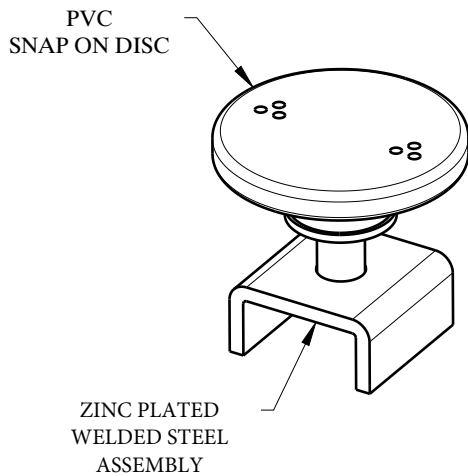

# DE1274 ROUND PIVOT ASSEMBLY

**CMHE4504-A**

**MATERIAL TYPE**  
PVC

**HARDNESS (SHORE A)**  
85A

**COLOR**  
Black, Call

**DE1274 ROUND PIVOT ASSEMBLY**

**Applications:**  
Self adjusting bumper for sheet metal parts  
Self adjusting back stop for glass panels  
Self adjusting vertical support - metal panels