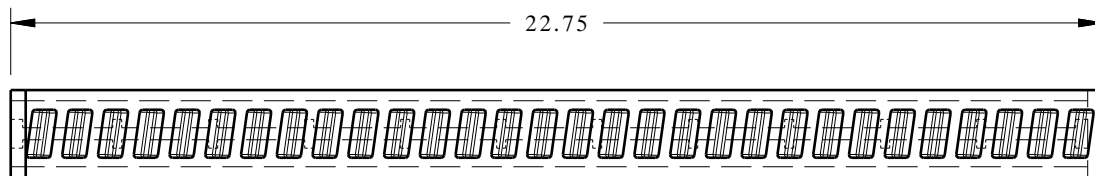

# DE1113-C SEPARATOR .75" INDEX .24" POCKET

**INSERT C (SHOWN)  
INSERT C (OPPOSITE)**

<b>MATERIAL TYPE</b> Santoprene 103-40 TPV
<b>HARDNESS</b> 40D, Call For Options
<b>COLOR</b> Black, Call For Options

## SEPARATOR DUNNAGE .75" INDEX, .24" POCKET

Applications:  
Glass Separation

800-443-5553

www.dunnage-eng.com