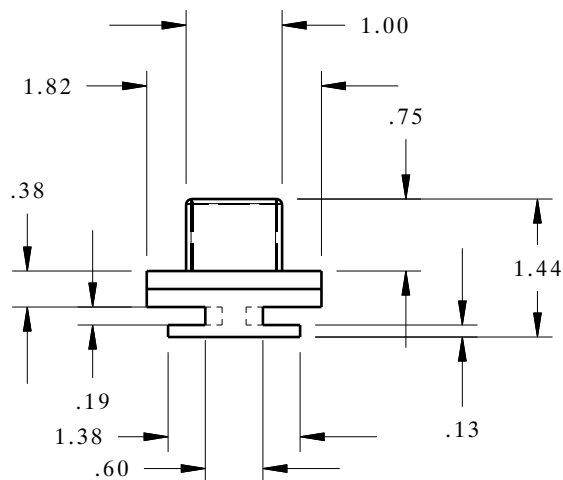

# DE1113-C SEPARATOR .75" INDEX .24" POCKET

**INSERT C (SHOWN)  
INSERT C (OPPOSITE)**

<b>MATERIAL TYPE</b> Santoprene 103-40 TPV
<b>HARDNESS</b> 40D, Call For Options
<b>COLOR</b> Black, Call For Options

## SEPARATOR DUNNAGE .75" INDEX, .24" POCKET

Applications:  
Glass Separation

800-443-5553

www.dunnage-eng.com