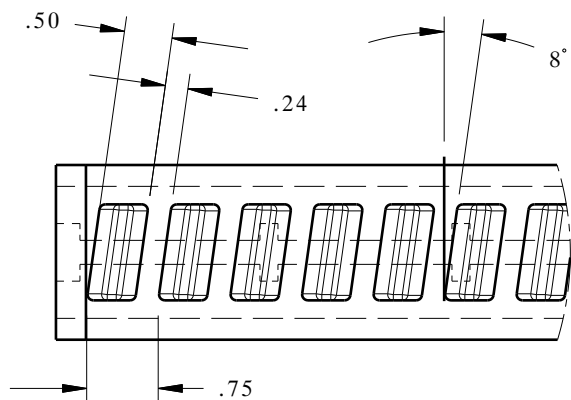

# DE1113-C SEPARATOR .75" INDEX .24" POCKET

**INSERT C (SHOWN)  
INSERT C (OPPOSITE)**

<b>MATERIAL TYPE</b> Santoprene 103-40 TPV
<b>HARDNESS</b> 40D, Call For Options
<b>COLOR</b> Black, Call For Options

## SEPARATOR DUNNAGE .75" INDEX, .24" POCKET

Applications:  
Glass Separation

800-443-5553

www.dunnage-eng.com