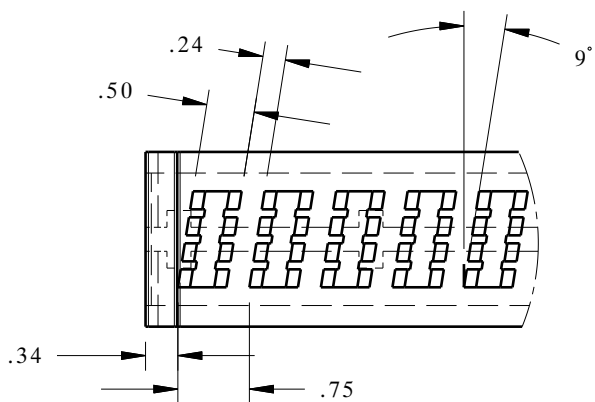

DE1113-B SEPARATOR .75" INDEX .24" POCKET

CMHE0050	SHOWN
CMHE0051	OPPOSITE

MATERIAL TYPE Santoprene 103-40 TPV
HARDNESS 40D, Call For Options
COLOR Black, Call For Options

SEPARATOR DUNNAGE .75" INDEX, .24" POCKET