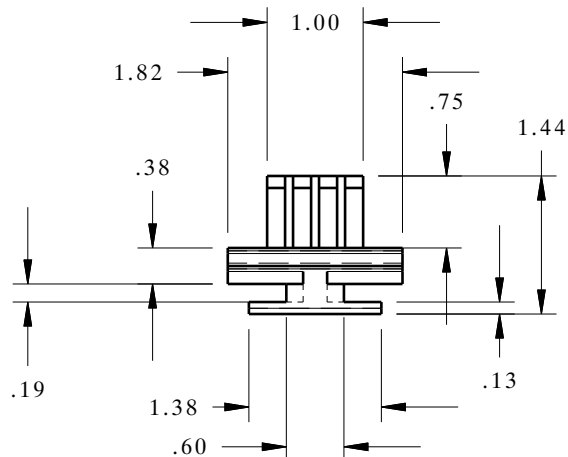

DE1113-B SEPARATOR .75" INDEX .24" POCKET

CMHE0050	SHOWN
CMHE0051	OPPOSITE

MATERIAL TYPE Santoprene 103-40 TPV
HARDNESS 40D, Call For Options
COLOR Black, Call For Options

SEPARATOR DUNNAGE .75" INDEX, .24" POCKET