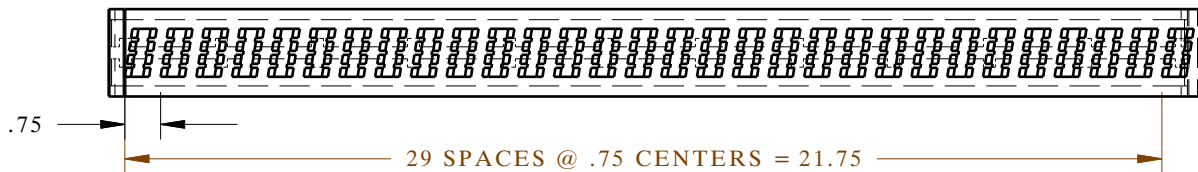

DE1113-B SEPARATOR .75" INDEX .24" POCKET

CMHE0050	SHOWN
CMHE0051	OPPOSITE

MATERIAL TYPE Santoprene 103-40 TPV
HARDNESS 40D, Call For Options
COLOR Black, Call For Options

SEPARATOR DUNNAGE .75" INDEX, .24" POCKET