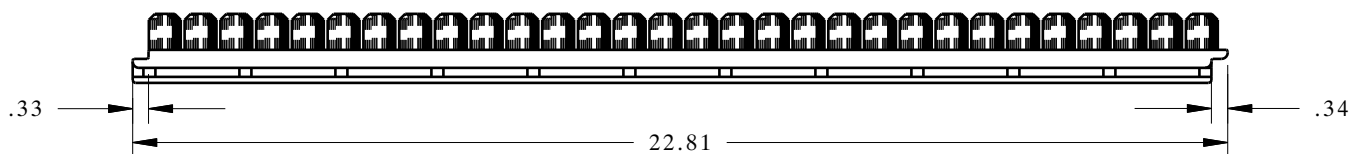

DE1113-B SEPARATOR .75" INDEX .24" POCKET

CMHE0050	SHOWN
CMHE0051	OPPOSITE

MATERIAL TYPE Santoprene 103-40 TPV
HARDNESS 40D, Call For Options
COLOR Black, Call For Options

SEPARATOR DUNNAGE .75" INDEX, .24" POCKET