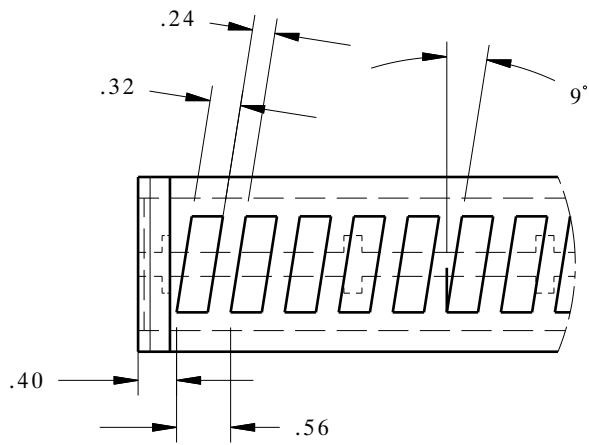

DE1113-A SEPARATOR .56" INDEX .24" POCKET

CMHE0030	SHOWN
CMHE0031	OPPOSITE

MATERIAL TYPE Santoprene 103-40 TPV
HARDNESS 40D, Call For Options
COLOR Black, Call For Options

SEPARATOR DUNNAGE
.56" INDEX, .24" POCKET
Applications:
Glass Separation