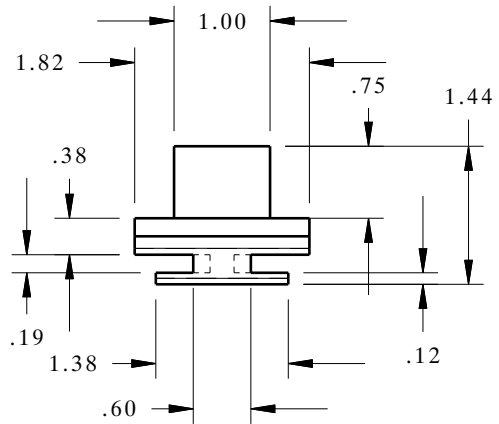

DE1113-A SEPARATOR .56" INDEX .24" POCKET

CMHE0030	SHOWN
CMHE0031	OPPOSITE

MATERIAL TYPE Santoprene 103-40 TPV
HARDNESS 40D, Call For Options
COLOR Black, Call For Options

SEPARATOR DUNNAGE
.56" INDEX, .24" POCKET
Applications:
Glass Separation