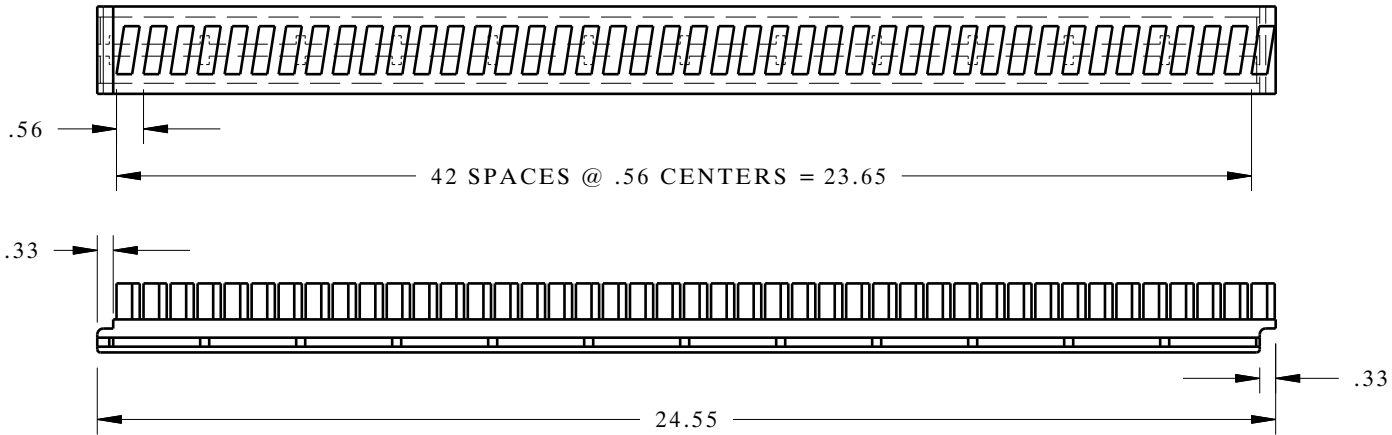

DE1113-A SEPARATOR .56" INDEX .24" POCKET

CMHE0030	SHOWN
CMHE0031	OPPOSITE

MATERIAL TYPE Santoprene 103-40 TPV
HARDNESS 40D, Call For Options
COLOR Black, Call For Options

SEPARATOR DUNNAGE
.56" INDEX, .24" POCKET
Applications:
Glass Separation