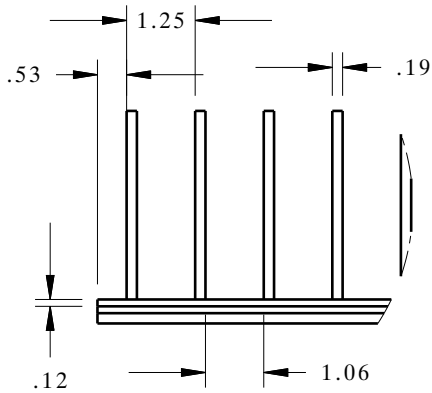

DE1112-A FIN SEPARATOR DUNNAGE

1.25" INDEX

1.06" POCKET

REF. CMHE0007

MATERIAL TYPE
PC / PBT

HARDNESS

COLOR
Black

1.25" INDEX, 1.06" POCKET