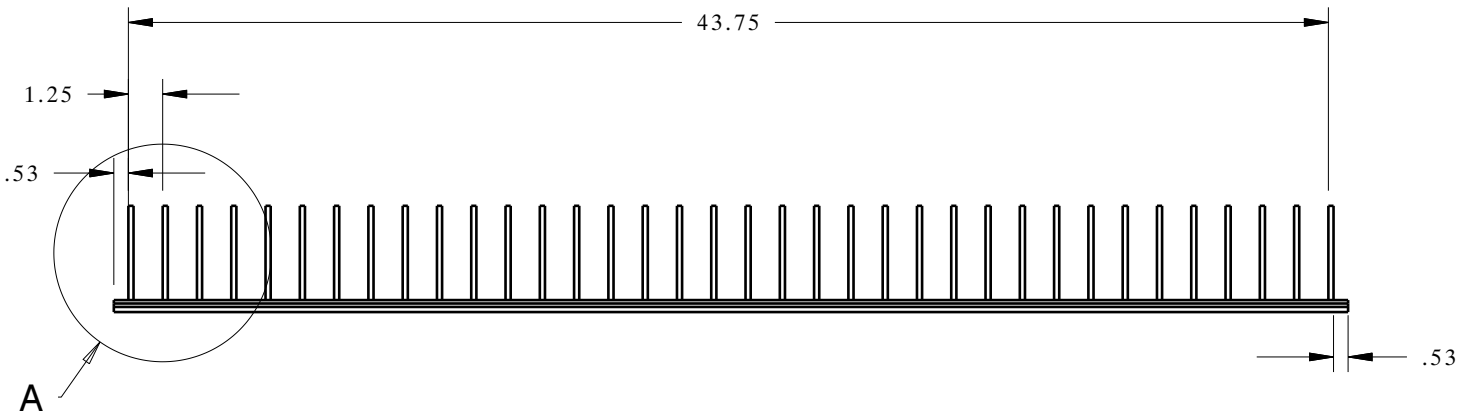

DE1112-A FIN SEPARATOR DUNNAGE

1.25" INDEX

1.06" POCKET

REF. CMHE0007

MATERIAL TYPE
PC / PBT

HARDNESS

COLOR
Black

1.25" INDEX, 1.06" POCKET