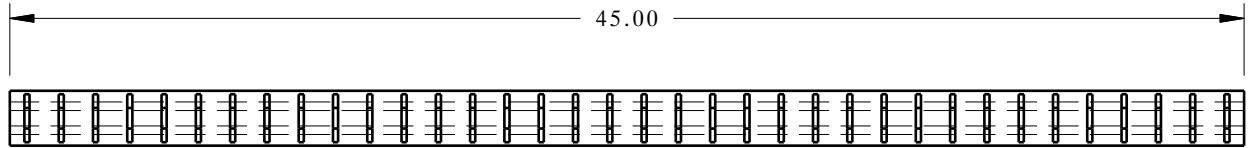

DE1112-A FIN SEPARATOR DUNNAGE

1.25" INDEX

1.06" POCKET

REF. CMHE0007

MATERIAL TYPE
PC / PBT

HARDNESS

COLOR
Black

1.25" INDEX, 1.06" POCKET