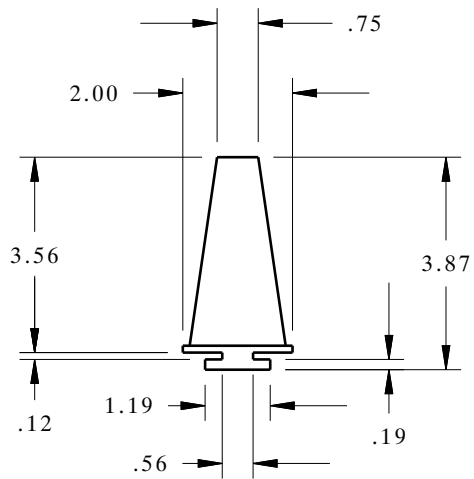

DE1112-A FIN SEPARATOR DUNNAGE

1.25" INDEX

1.06" POCKET

REF. CMHE0007

MATERIAL TYPE
PC / PBT

HARDNESS

COLOR
Black

1.25" INDEX, 1.06" POCKET